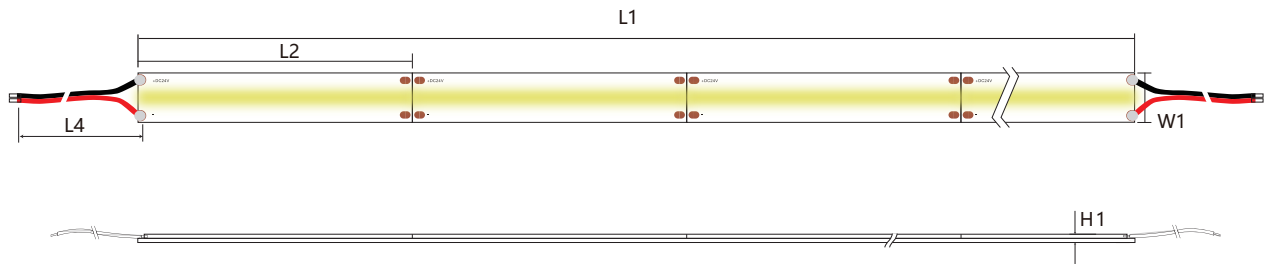

COB Led Strips

Produkt nr.	Vare	Lumen/m	Bredde i mm
430175	COB Led strips 24V 10W/m 3000K 5m IP20 378led/m	980	8
430176	COB Led strips 24V 13,5W/m 3000K 5m IP20 512led/m	1080	10

COB Led Strips

DIMENSION

	COB Strips	Tolerance
L1(mm)	5004	±10
L2(mm)	55.55	±1
L3(mm)	-	±0.2
L4(mm)	360	±5
W1(mm)	8	±0.1
H1(mm)	2.2	±0.1