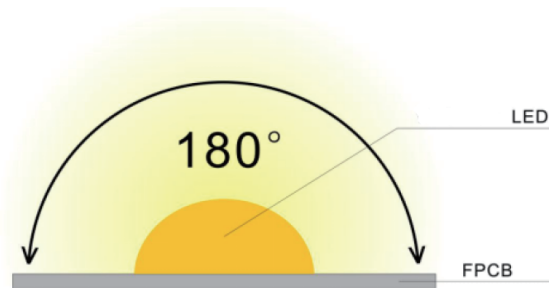

IRRITATION ANGLE

WORKING CONDITIONS

Working Temperature (°C)	-20~50
Storage Temperature(°C)	-30~80
Voltage Range(V dc)	23 ~25
Reverse Voltage(V dc)	25